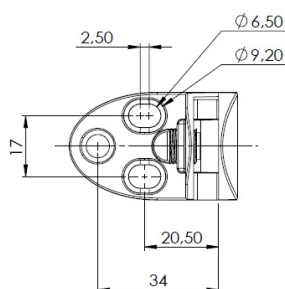

## Description:

Glass Door Hinge "Badge II" Top+Bottom, CPL, Inset Doors, F/ Glass Thickness 4-6mm. 1 Zamak Screw W/PVC Tip, Catch Made, Of ABS Plastic

## Item number:

15.06.200-5

Units	Box	Carton	HS Code	Barcode
Pair	12	120	8302100090	 5704866492539

Screw recommendation:  
Euro-screw Ø6,3mm.  
CSK-screw Ø4,5mm.