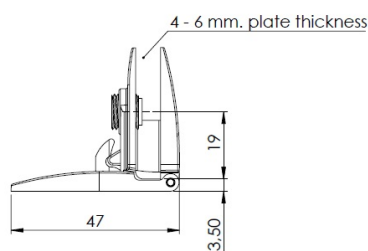

## Description:

Glass Door Hinge "Badge II" Top+Bottom, CPL, Inset Doors, F/ Glass Thickness 4-6mm. 1 Zamak Screw W/PVC Tip, Catch Made, Of ABS Plastic

## Item number:

15.06.200-5

Units	Box	Carton	HS Code	Barcode
Pair	12	120	8302100090	 5704866492539

Screw recommendation:  
Euro-screw Ø6,3mm.  
CSK-screw Ø4,5mm.